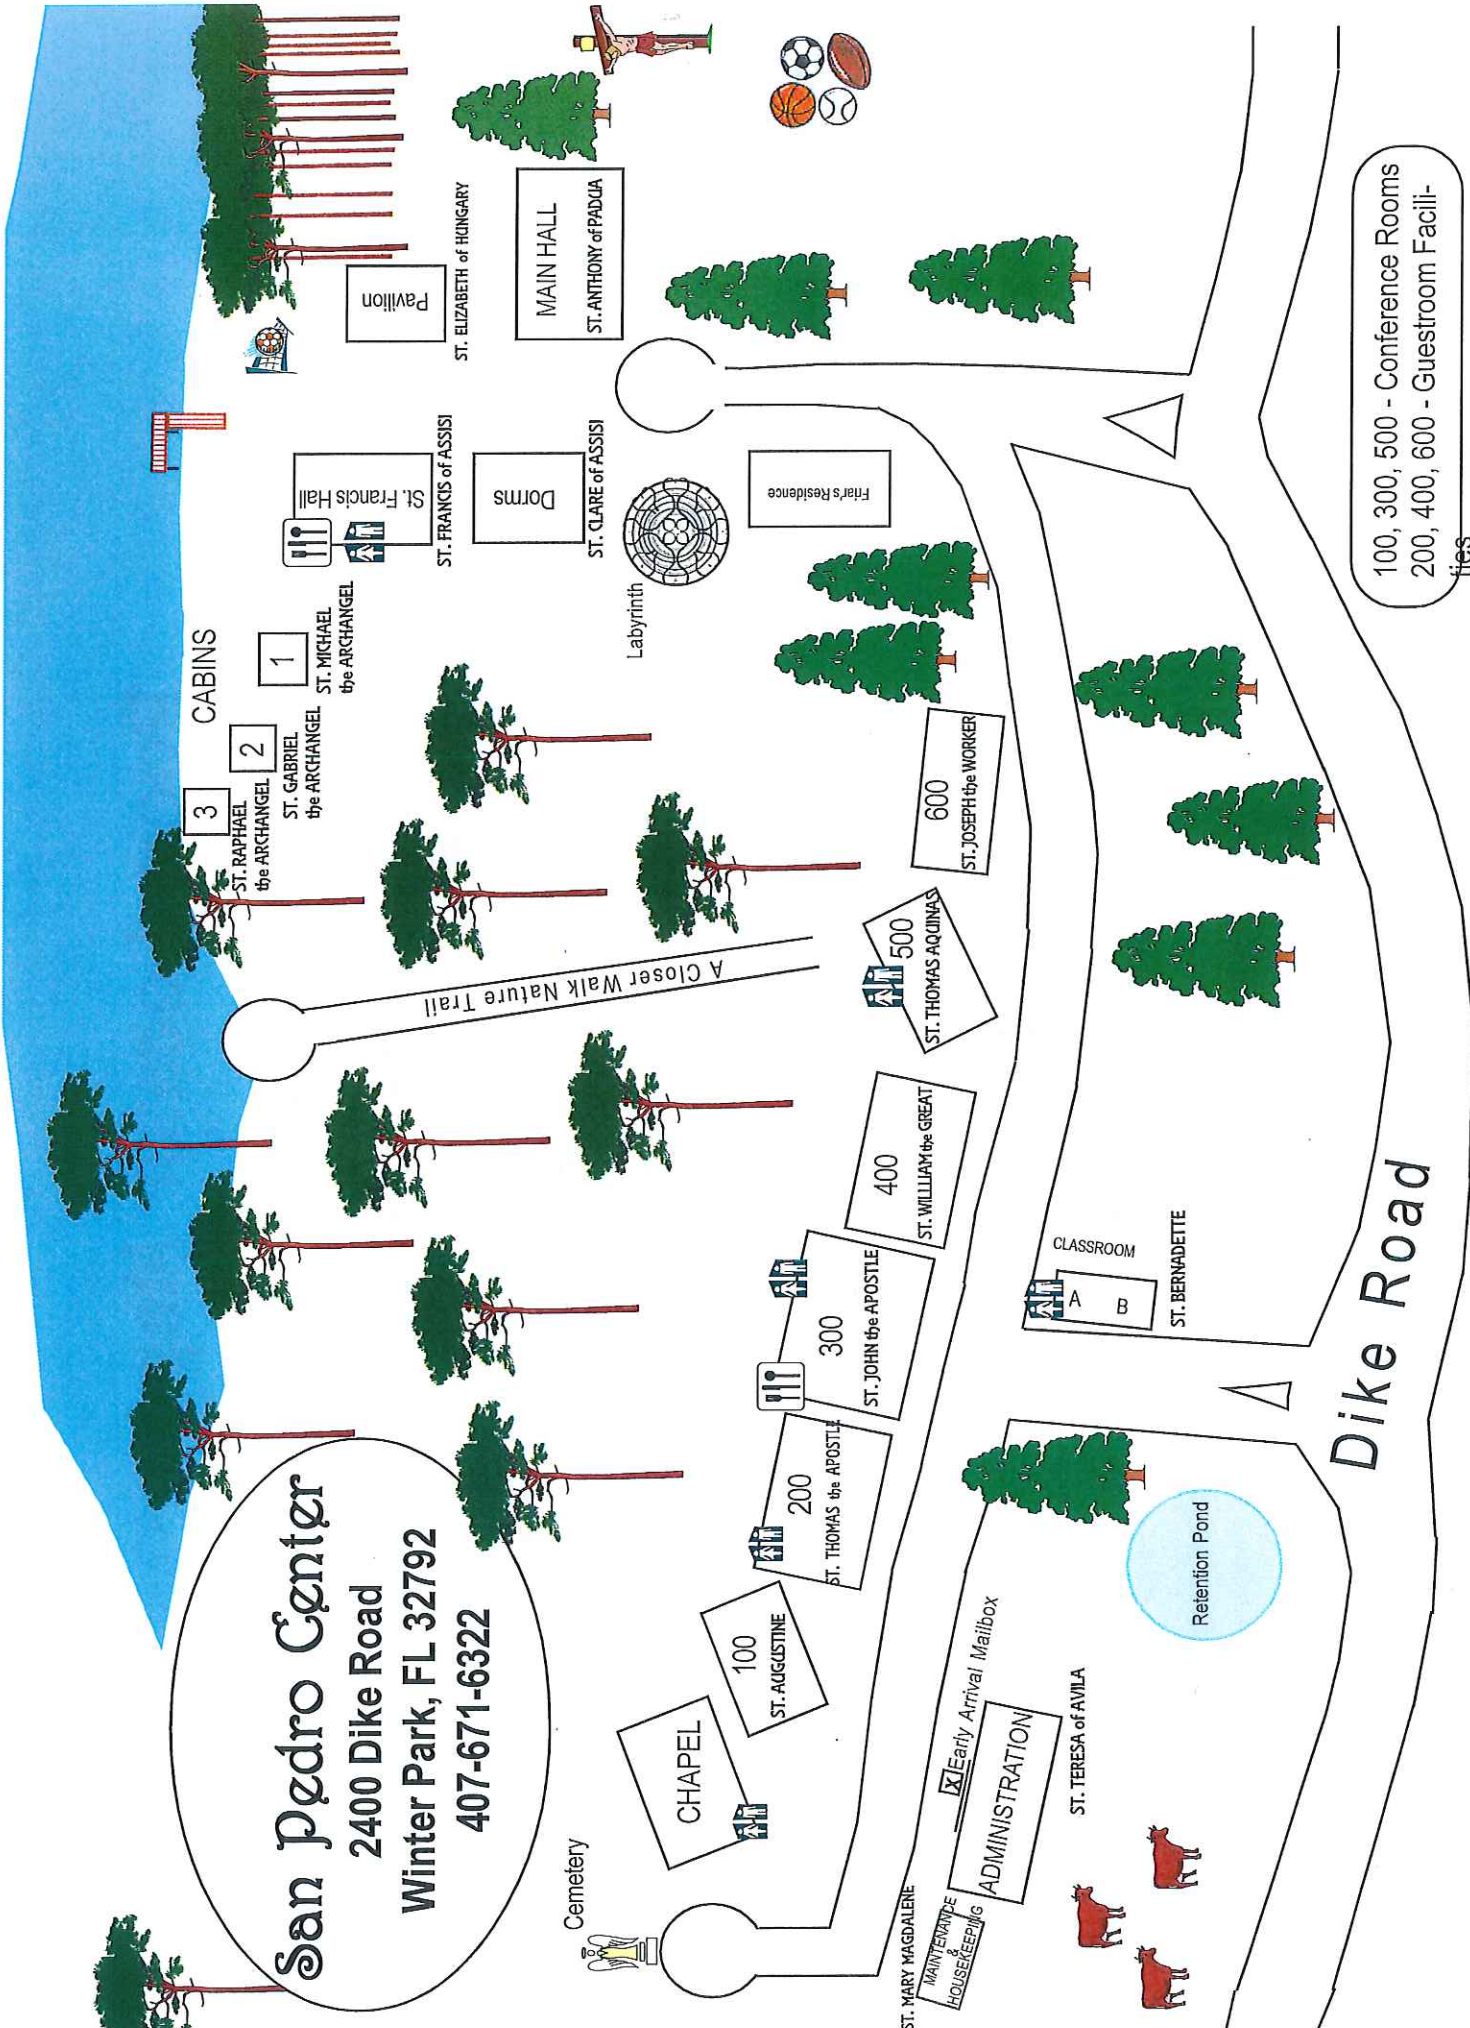

**San Pedro Center**  
 2400 Dike Road  
 Winter Park, FL 32792  
 407-671-6322

100, 300, 500 - Conference Rooms  
 200, 400, 600 - Guestroom Facilities

**Dike Road**

OFFICE PHONE # 407-671-6322 ~ AFTER HOURS PHONE # 321-303-2780

# Room Locator Map

Building 200 - Two Stories  
Rooms 201-218 = 18 Rooms

Building 400 - Two Stories  
Rooms 401-420 = 20 Rooms

Building 600 - One Story  
Rooms 601-610 = 10 Rooms